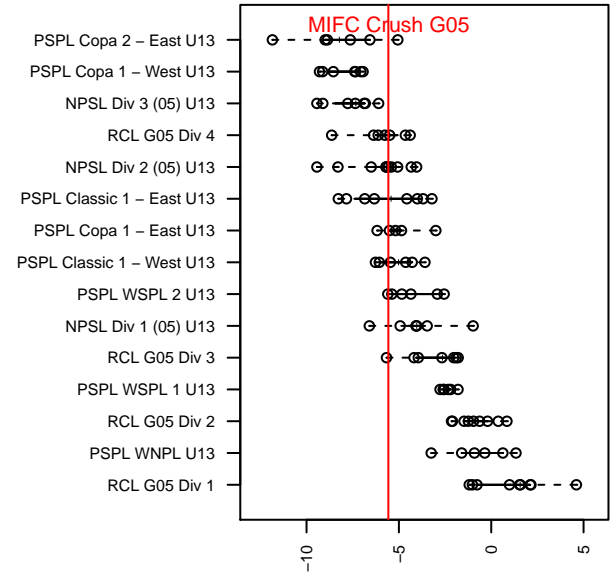

MIFC Crush G05

Mercer Island FC
 Mercer Island, WA
 G05 total strength=722
 attack=0.88 defense=0.66
 fall league = NPSL Div 2 (05) U13
 spr league = Spr NPSL (05) Div 2 U13

alt names used:
 MIFC Crush
 MIFC G05
 MIFC GU13 Crush – Hill
 MIFC Crush

Venues played:
 2017 Starfire Spring Classic GU13 Silver
 2017 NPSL Division 2 (05) U13
 2017 Founders Cup G05 Div A
 2017 Spr NPSL (05) Division 2 U13

MIFC Crush G05
 Dots are actual minus expected GF (blue circles) and GA (red triangles).
 Blue line is smoothed change in attack strength. Red is smoothed change in defense strength.

**attack and defense variance (black dot)
relative to other teams
and top 10 in region**

**attack and defense rating
relative to others at age
and all opponents in last 13 months**

Performance relative to 13 month average