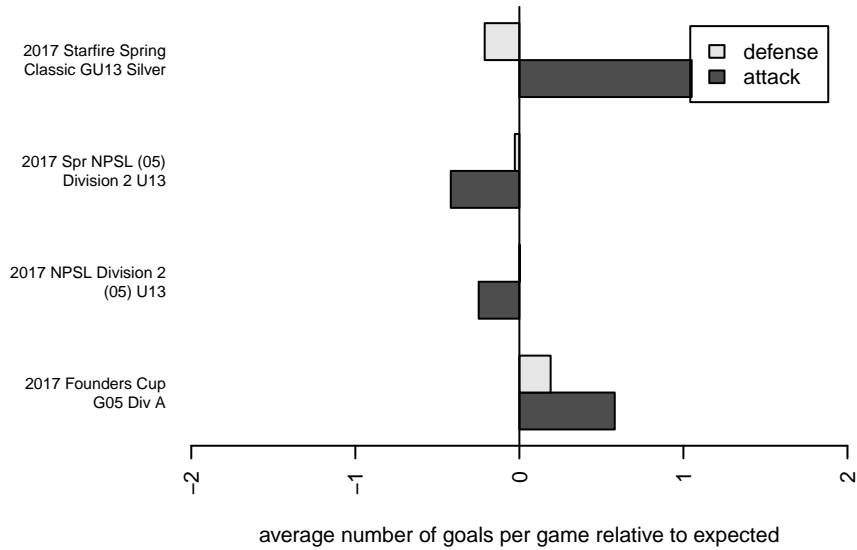

MIFC Crush G05

Mercer Island FC
 Mercer Island, WA
 G05 total strength=722
 attack=0.88 defense=0.66
 fall league = NPSL Div 2 (05) U13
 spr league = Spr NPSL (05) Div 2 U13

alt names used:
 MIFC Crush
 MIFC G05
 MIFC GU13 Crush – Hill
 MIFC Crush

Venues played:
 2017 Starfire Spring Classic GU13 Silver
 2017 NPSL Division 2 (05) U13
 2017 Founders Cup G05 Div A
 2017 Spr NPSL (05) Division 2 U13

MIFC Crush G05
 Dots are actual minus expected GF (blue circles) and GA (red triangles).
 Blue line is smoothed change in attack strength. Red is smoothed change in defense strength.

**attack and defense variance (black dot)
relative to other teams
and top 10 in region**

**attack and defense rating
relative to others at age
and all opponents in last 13 months**

Performance relative to 13 month average