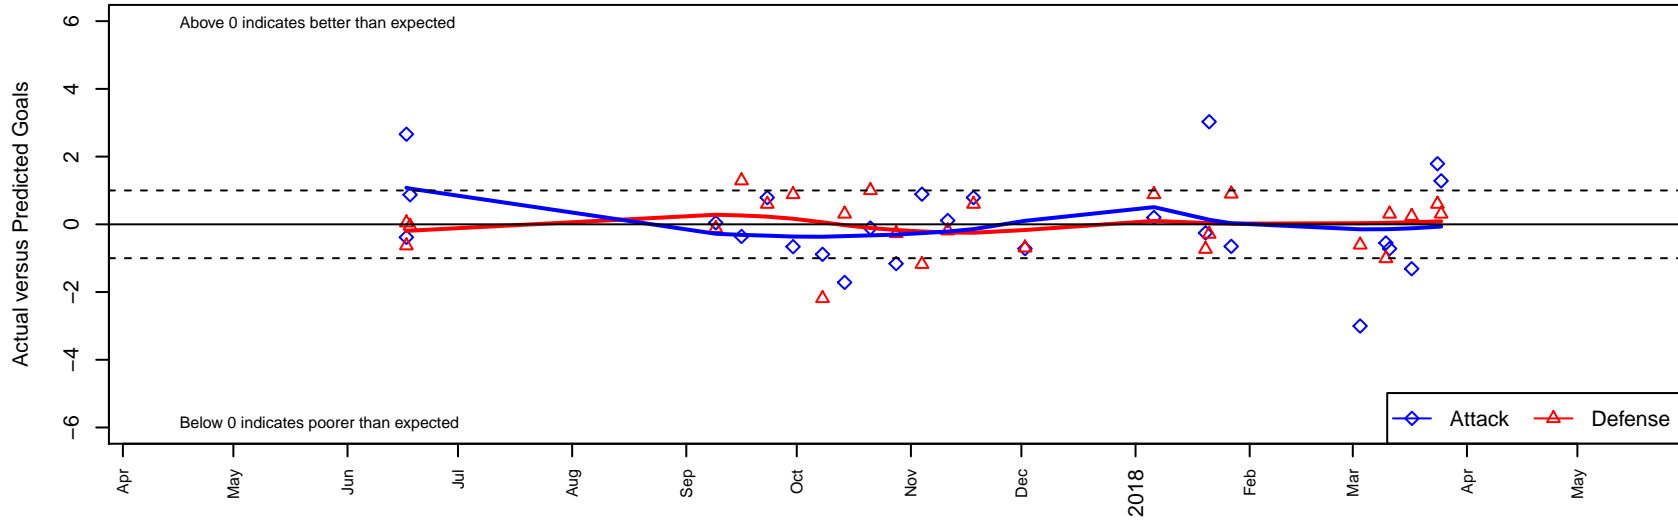

MIFC Crush G05

Mercer Island FC
 Mercer Island, WA
 G05 total strength=722
 attack=0.88 defense=0.66
 fall league = NPSL Div 2 (05) U13
 spr league = Spr NPSL (05) Div 2 U13

alt names used:
 MIFC Crush
 MIFC G05
 MIFC GU13 Crush – Hill
 MIFC Crush

Venues played:
 2017 Starfire Spring Classic GU13 Silver
 2017 NPSL Division 2 (05) U13
 2017 Founders Cup G05 Div A
 2017 Spr NPSL (05) Division 2 U13

MIFC Crush G05
 Dots are actual minus expected GF (blue circles) and GA (red triangles).
 Blue line is smoothed change in attack strength. Red is smoothed change in defense strength.

**attack and defense variance (black dot)
relative to other teams
and top 10 in region**

**attack and defense rating
relative to others at age
and all opponents in last 13 months**

Performance relative to 13 month average